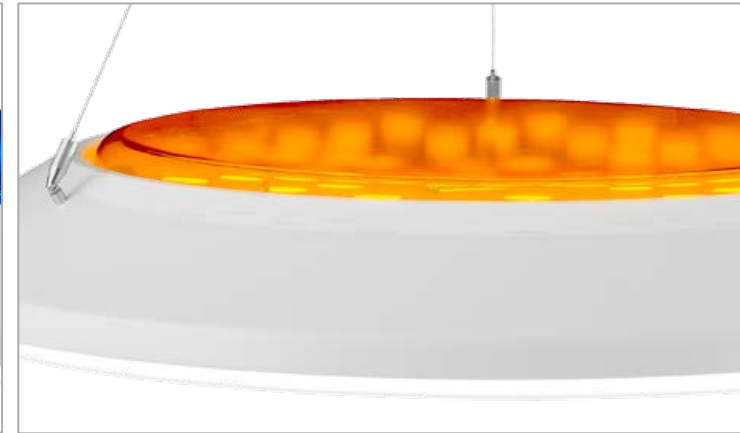

www.impactltg.com

- spec sheet and color chart
- photometric files and BIM models
- built to order in Saint Louis, MO, USA
- 4-week lead time

flt.maxx™ 5-slider