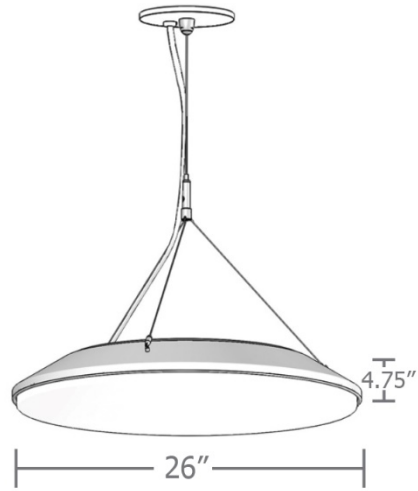

ft.maxx™ 5-slider

your lighting rep has
recommended the **ft.maxx™**
pendant for your project
Let's take a quick look:

sizes and lumens

P7826

P7838

- P7826 (26") / 2340 – 7020 lm
- P7838 (36") / 4180 – 13370 lm

.050" aluminum array optics platform painted in high reflectance (>92%) matte white powder coat

subtle glow from .125" thick vibrant colored gloss acrylic top lens in one of four colors: blue, amber, red, or white

option for "no top lens" w/ 10% up light, includes clear hole plugs for debris-free lens

5" dia. spun steel mounting canopy w/ field adjustable stainless steel cables allowing for exact desired mounting height, sloped ceiling adapter standard

performance

Statistics

Description	Symbol	Avg	Max	Min	Max/Min	Avg/Min
flt.maxx	+	49.4 fc	60.3 fc	40.8 fc	1.5:1	1.2:1

Plan View
Scale - 1" = 2ft

- 10' x 10' x 14'H space
- 80/50/20 reflectances
- bottom of fixture at 12' aff
- FC readings at 2.5' aff
- layout conducted using P7838 HI output (13370 delivered lumens)