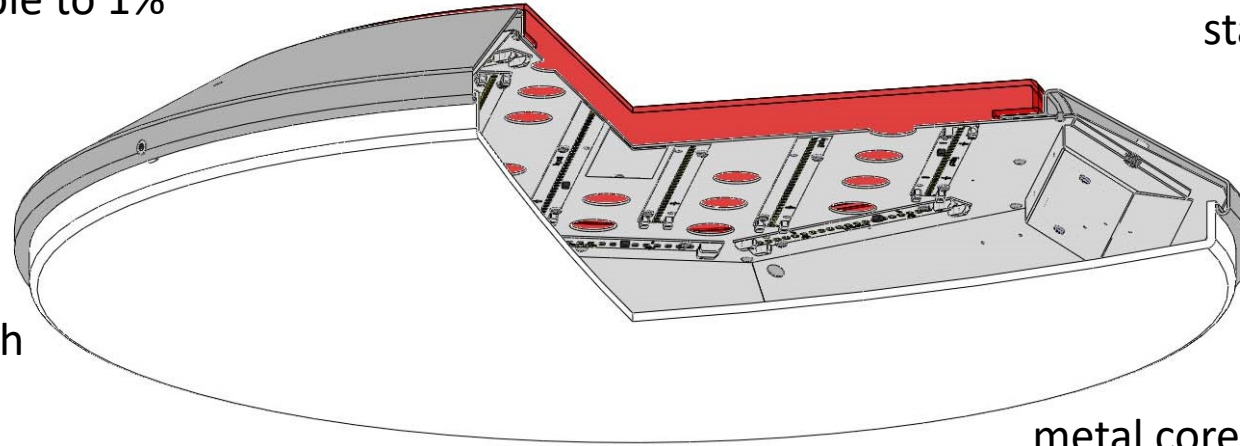

construction

integral programmable drivers constant current, field maintainable, universal input (120-277), 0-10v controllable to 1% dimming.

precision CNC spun .063" aluminum housing w/ rolled bottom edge for added strength

.050" aluminum array optics platform painted in high reflectance (>92%) matte white powder coat

subtle glow from .125" thick vibrant colored gloss acrylic top lens in one of four colors: blue, amber, red, or white

option for "no top lens" w/ 10% up light, includes clear hole plugs for debris-free lens

5" dia. spun steel mounting canopy w/ field adjustable stainless steel cables allowing for exact desired mounting height, sloped ceiling adapter standard

21 standard powder coat painted finishes + custom RAL colors

metal core LED boards mechanically held in place for simple field maintenance

bottom dome diffuser made from virgin matte white acrylic, secured by allen key set screws recessed into trim ring