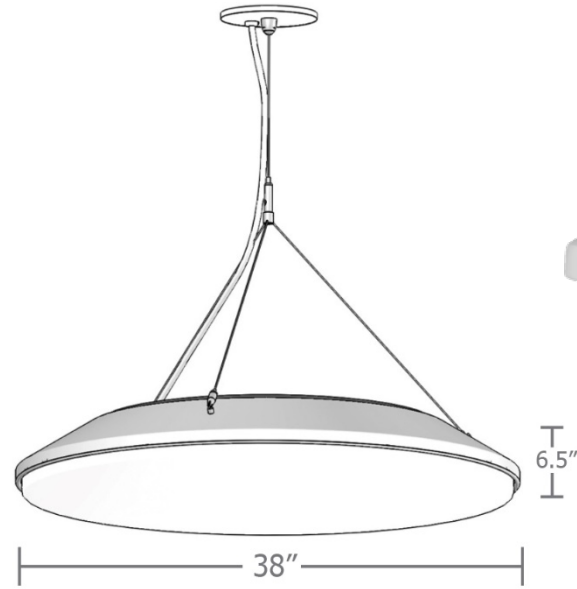

ft.maxx™ 5-slider

your lighting rep has
recommended the **ft.maxx™**
pendant for your project
Let's take a quick look:

sizes and lumens

P7826

P7838

- P7826 (26") / 2340 – 7020 lm
- P7838 (36") / 4180 – 13370 lm

.050" aluminum array optics platform painted in high reflectance (>92%) matte white powder coat

subtle glow from .125" thick vibrant colored gloss acrylic top lens in one of four colors: blue, amber, red, or white

option for "no top lens" w/ 10% up light, includes clear hole plugs for debris-free lens

5" dia. spun steel mounting canopy w/ field adjustable stainless steel cables allowing for exact desired mounting height, sloped ceiling adapter standard

performance

Statistics

Description	Symbol	Avg	Max	Min	Max/Min	Avg/Min
flt.maxx	+	49.4 fc	60.3 fc	40.8 fc	1.5:1	1.2:1

Plan View
Scale - 1" = 2ft

- 10' x 10' x 14'H space
- 80/50/20 reflectances
- bottom of fixture at 12' aff
- FC readings at 2.5' aff
- layout conducted using P7838 HI output (13370 delivered lumens)