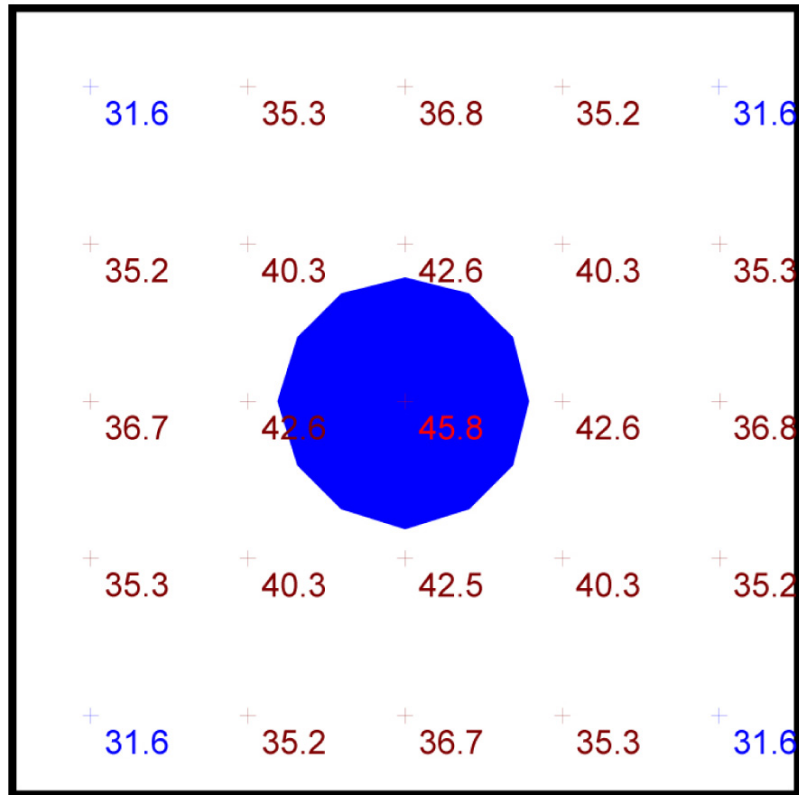

performance

Statistics

Description	Symbol	Avg	Max	Min	Max/Min	Avg/Min
flt.maxx	+	49.4 fc	60.3 fc	40.8 fc	1.5:1	1.2:1

Plan View
Scale - 1" = 2ft

- 10' x 10' x 14'H space
- 80/50/20 reflectances
- bottom of fixture at 12' aff
- FC readings at 2.5' aff
- layout conducted using P7838 HI output (13370 delivered lumens)